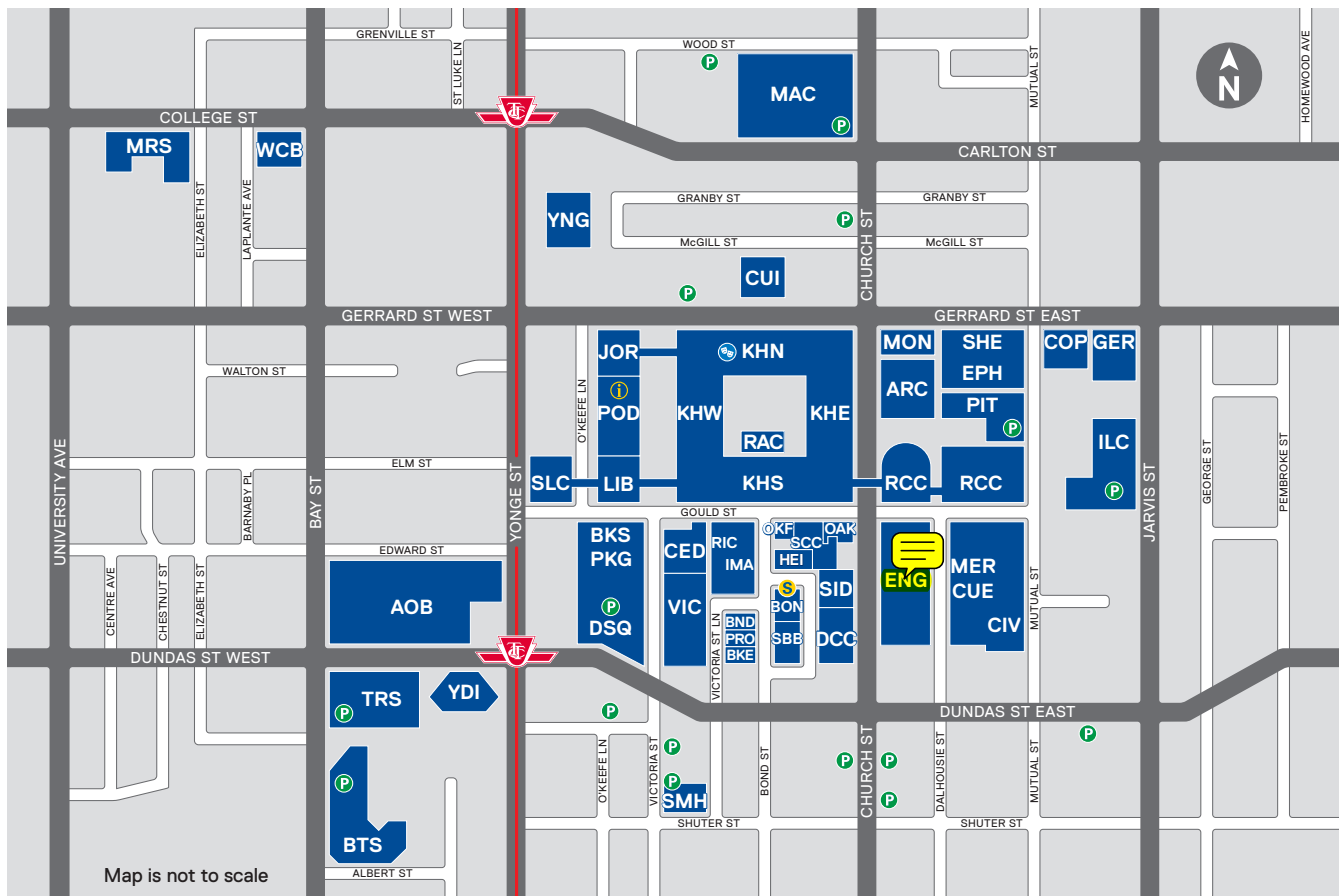

Ryerson University Campus Map

| | | | |
|---|---|--|--|
| AOB Atrium on Bay 20 Dundas St West | ENG George Vari Engineering and Computing Centre 245 Church Street | MAC Mattamy Athletic Centre 50 Carlton Street | SCC Student Campus Centre 55 Gould Street |
| ARC Architecture Building 325 Church Street | EPH Eric Palin Hall 87 Gerrard St East | MER Merchandise Building 159 Dalhousie Street | SHE Sally Horsfall Eaton Centre for Studies in Community Health 99 Gerrard St East |
| BKE 110 Bond Street | GER Research / Graduate Studies 111 Gerrard St East | MON Civil Engineering Building 341 Church Street | SID School of Interior Design 302 Church Street |
| BKS Campus Store 17 Gould Street | HEI HEIDELBERG Centre - School of Graphic Communications Management 125 Bond Street | MRS MaRS Building 101 College Street | SLC Student Learning Centre 341 Yonge Street |
| BND 114 Bond Street | ILC International Living / Learning Centre 133 Mutual St & 240 Jarvis St | OAK Oakham House 63 Gould Street | SMH St. Michael's Hospital 209 Victoria Street |
| BON 111 Bond Street | IMA School of Image Arts 122 Bond Street | OKF O'Keefe House 137 Bond Street | TRS Ted Rogers School of Management 55 Dundas St West |
| BTS Bell Trinity Square 483 Bay Street | JOR Jorgenson Hall 380 Victoria Street | PIT Pitman Hall 160 Mutual Street | VIC Victoria Building 285 Victoria Street |
| CED Heaslip House - The G. Raymond Chang School of Continuing Education 297 Victoria Street | KHE Kerr Hall East 340 Church St | PKG Parking Garage 300 Victoria Street | WCB 790 Bay Street |
| CIV 106 Mutual Street | KHN Kerr Hall North 31 / 43 Gerrard St East | POD Podium 350 Victoria Street | YDI Yonge-Dundas I 1 Dundas St West |
| COP Co-operative Education 101 Gerrard St East | KHS Kerr Hall South 40 / 50 Gould Street | PRO Projects Office 112 Bond Street | YNG 415 Yonge Street |
| CUE Centre for Urban Energy 147 Dalhousie Street | KHW Kerr Hall West 379 Victoria Street | RAC Recreation and Athletics Centre 40 / 50 Gould Street | |
| CUI Centre for Urban Innovation (under construction) 44 / 46 Gerrard St East | LIB Library Building 350 Victoria Street | RCC Rogers Communications Centre 80 Gould Street | |
| DCC Daphne Cockwell Health Sciences Complex (under construction) 288 Church Street | | RIC Ryerson Image Centre 33 Gould Street | |
| DSQ Yonge-Dundas Square 10 Dundas St East | | SBB South Bond Building 105 Bond Street | |